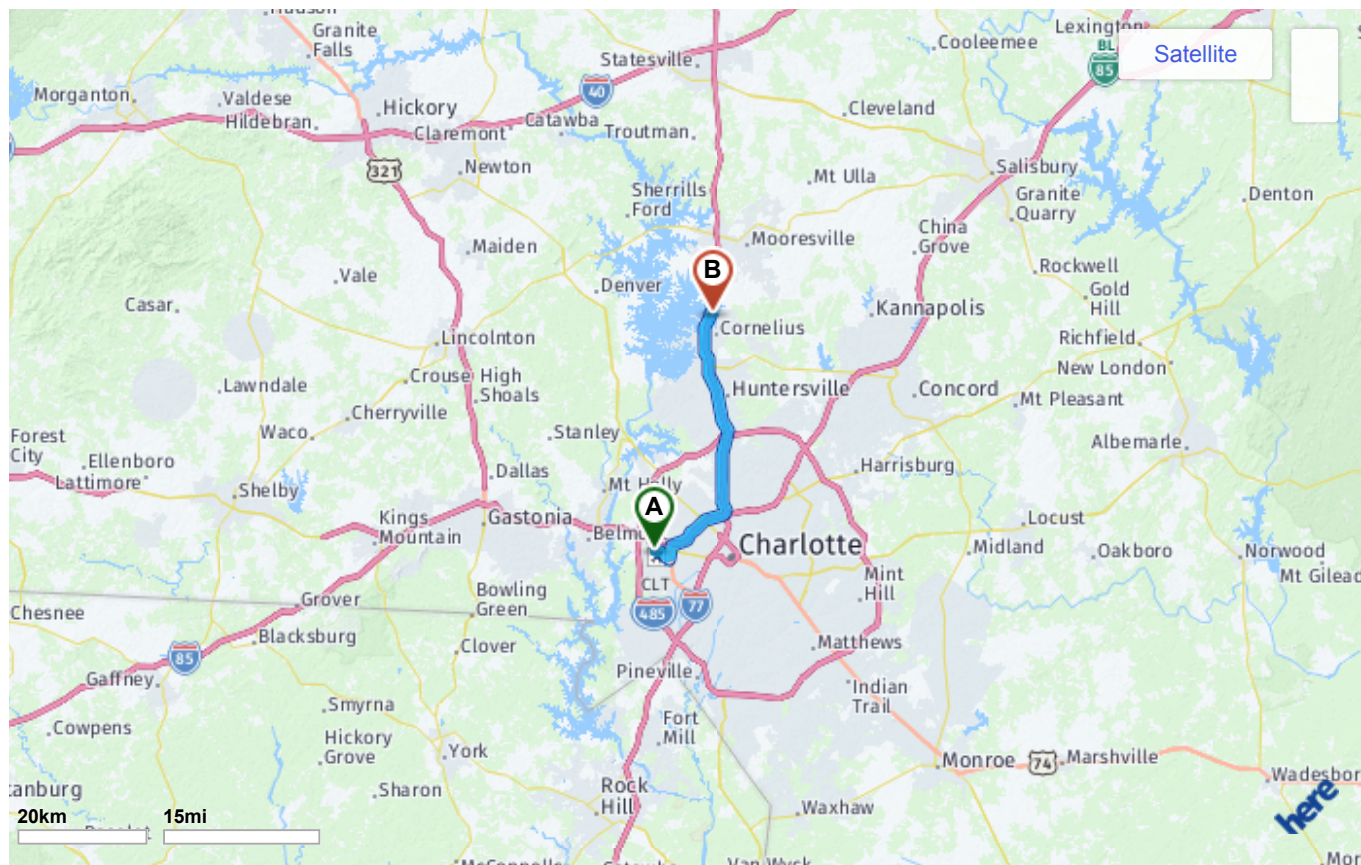

B Homewood Suites by Hilton Davidson, 125 Harbour Place Dr, Davidson, NC 28036

Directions to Curtiss-Wright 2018 Annual Meeting

207

Total Distance: 24.73 mi — Total Time: 33 mins

Map Layout

A 5501 Josh Birmingham Pkwy, Charlotte, NC 28214

Go for 203 ft

[Hide](#)

toward RC Josh Birmingham Pkwy

Go for 0.4 mi

[Hide](#)

Continue on RC Josh Birmingham Pkwy

Go for 0.7 mi

[Hide](#)

Take left ramp onto Billy Graham Pkwy toward Billy Graham Parkway North/I-85

Go for 1.7 mi

[Hide](#)

Turn right and take ramp onto I-85 N toward Concord

Go for 4.8 mi

[Hide](#)

Take exit 38 toward US-21 N/Statesville onto I-77 N

Arrive at Griffith St. Your destination is on the right.

[Hide](#)

Homewood Suites by Hilton Davidson, 125 Harbour Place Dr, Davidson, NC 28036

[Expand All](#)

When using any driving directions or map, it is a good idea to double check and make sure the road still exists, watch out for construction, and follow all traffic safety precautions. This is only to be used as an aid in planning